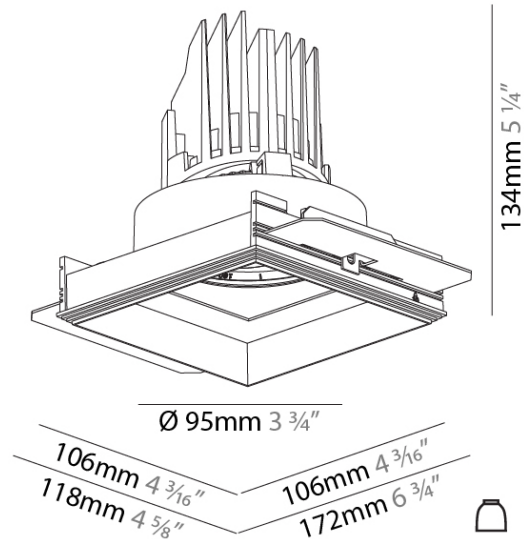

OPTICAL

[Reflector°: 20 / 40 / 60](#)
Adjustability: Rotational 355°; Tilt 30°
Upon Request: Special Beam Angles

Available for international specifications by adding "INT" at the end of the existing Model #. For assistance on 'custom' specifications, contact zteam@zaneen.com.
Certified by: Certified for North American Standards
In a constant effort to supply the best product, we reserve the right to change specifications or materials without notice. The most recent specification sheets are found at zaneen.com
IP rating: IP20