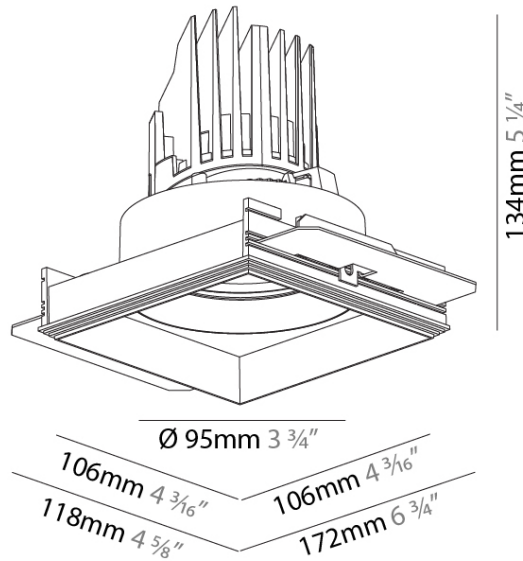

ELECTRICAL

Lamp Type: LED (Zhaga Standard)
Input Wattage (W): 16.5
Total Output Wattage (W): 14.5
Dimming: Tri-Mode (Non-Dimming and Phase Dimming (120Vac only) and 0-10V Dimming)
Driver Included: No
Driver Location: Recessed Housing
Driver Type: Constant Current - Universal
Driver Class: Class 2
Housing: See components
Input Voltage (V): 120 - 277
Constant Current (MA): 500

LED

Number of LEDs: 1
Color Temperature (°K): 2700 / 3000 / 3500 / 4000
Max. Delivered Lumen (lm): 940 / 980 / 1029 / 1050
Nominal Lumen (lm): 1386 / 1438 / 1511 / 1542
CRI: >90 CRI
Efficiency (%): 87.9 / 88.4 / 87.9
Lamp Life (hrs): 50000
Upon Request: RGB-W Tunable White Special Color Temperature Special LED

OPTICAL

Reflector: 20 / 40 / 60
Adjustability: Rotational 355°; Tilt 30°
Upon Request: Special Beam Angles

RATINGS AND CERTIFICATIONS

Zaneen Lighting Inc. © 2024, T 1-800-380-3382, F 416-247-9319, www.zaneen.com

Available for international specifications by adding "INT" at the end of the existing Model #. For assistance on 'custom' specifications, contact zteam@zaneen.com. In a constant effort to supply the best product, we reserve the right to change specifications or materials without notice. The most recent specification sheets are found at zaneen.com

IP rating: IP20